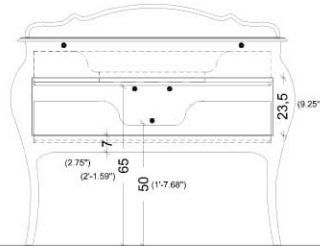

NATURA

BACK VIEW

SIDE VIEW

TOP DRAWER FRONT VIEW

TOP VIEW DRAWER

BOTTOM DRAWER FRONT VIEW

TOP VIEW DRAWER