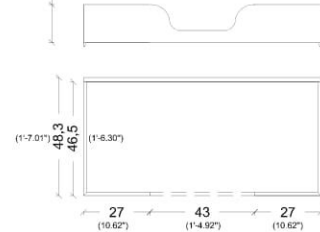

NATURA

BACK VIEW

SIDE VIEW

TOP DRAWER FRONT VIEW

TOP VIEW DRAWER

BOTTOM DRAWER FRONT VIEW

TOP VIEW DRAWER